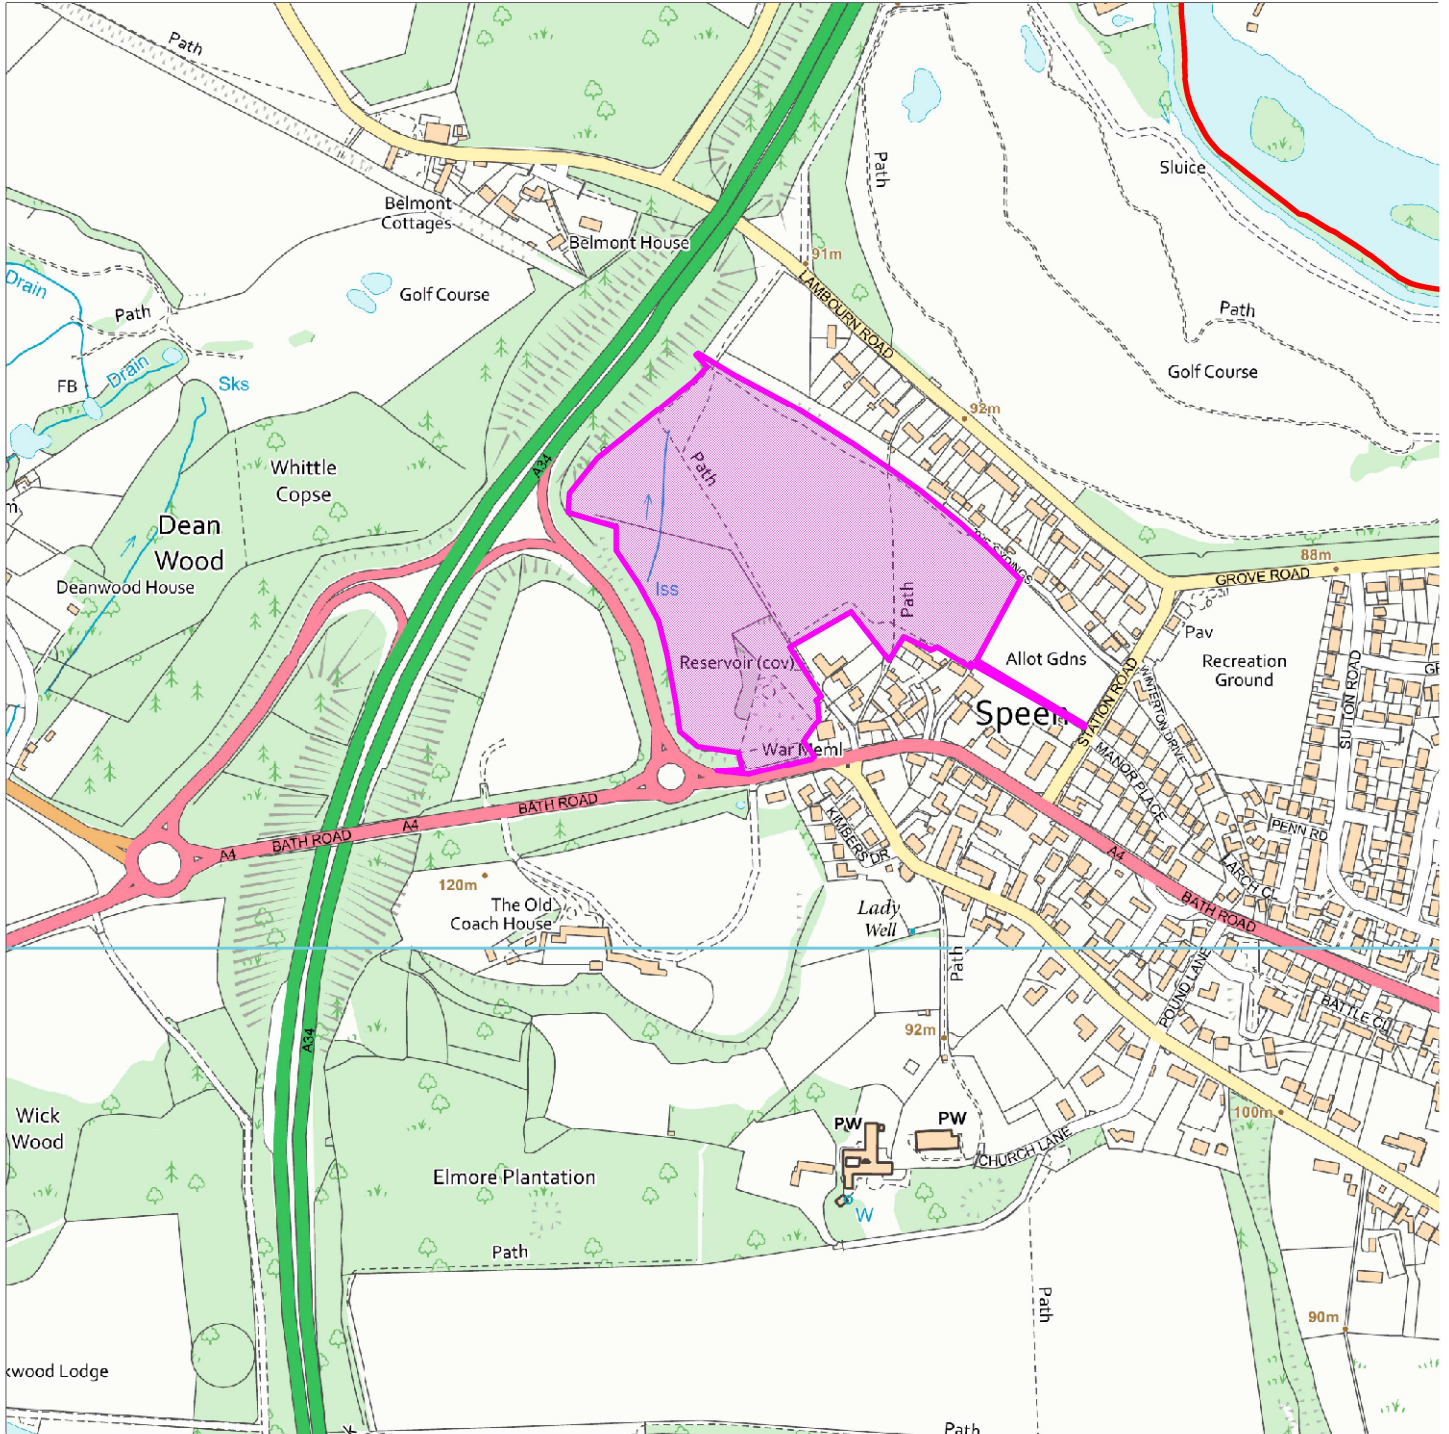

Covered Reservoir Speen

Map Centre Coordinates :

Scale : 1:6857

Reproduced from the Ordnance Survey map with the permission of the Controller of Her Majesty's Stationery Office © Crown Copyright 2003.

Unauthorised reproduction infringes Crown Copyright and may lead to prosecution or civil proceedings .